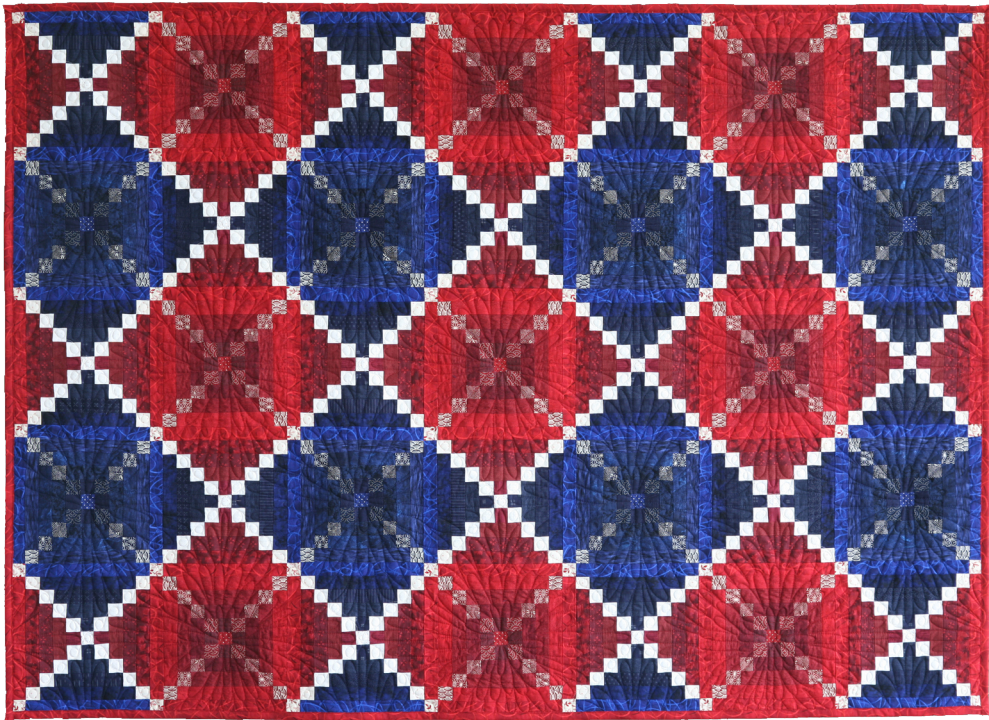

2011 Janome Award of Excellence

Blood is Thicker Than Water

Tracey Lawko, Toronto, Ontario, 2010

67" x 48"

Cotton fabric and batting, cotton and polyester thread. Machine pieced and long arm quilted.

This variation on traditional log cabin symbolizes the balancing (or pull) between family and individual desires. The red diamonds are blood - family ties. The blue diamonds are water - the desire for movement and travel. The outer cornerstones define the cabins (or homes) while the value grading of the internal ones show movement between family and individual. The quilt can be turned in any direction and the fabric patterns move in the same way. Everything seems in perfect balance. However, in this quilt family ties are stronger. There are 9 full red diamonds but only 8 ½ blue diamonds.